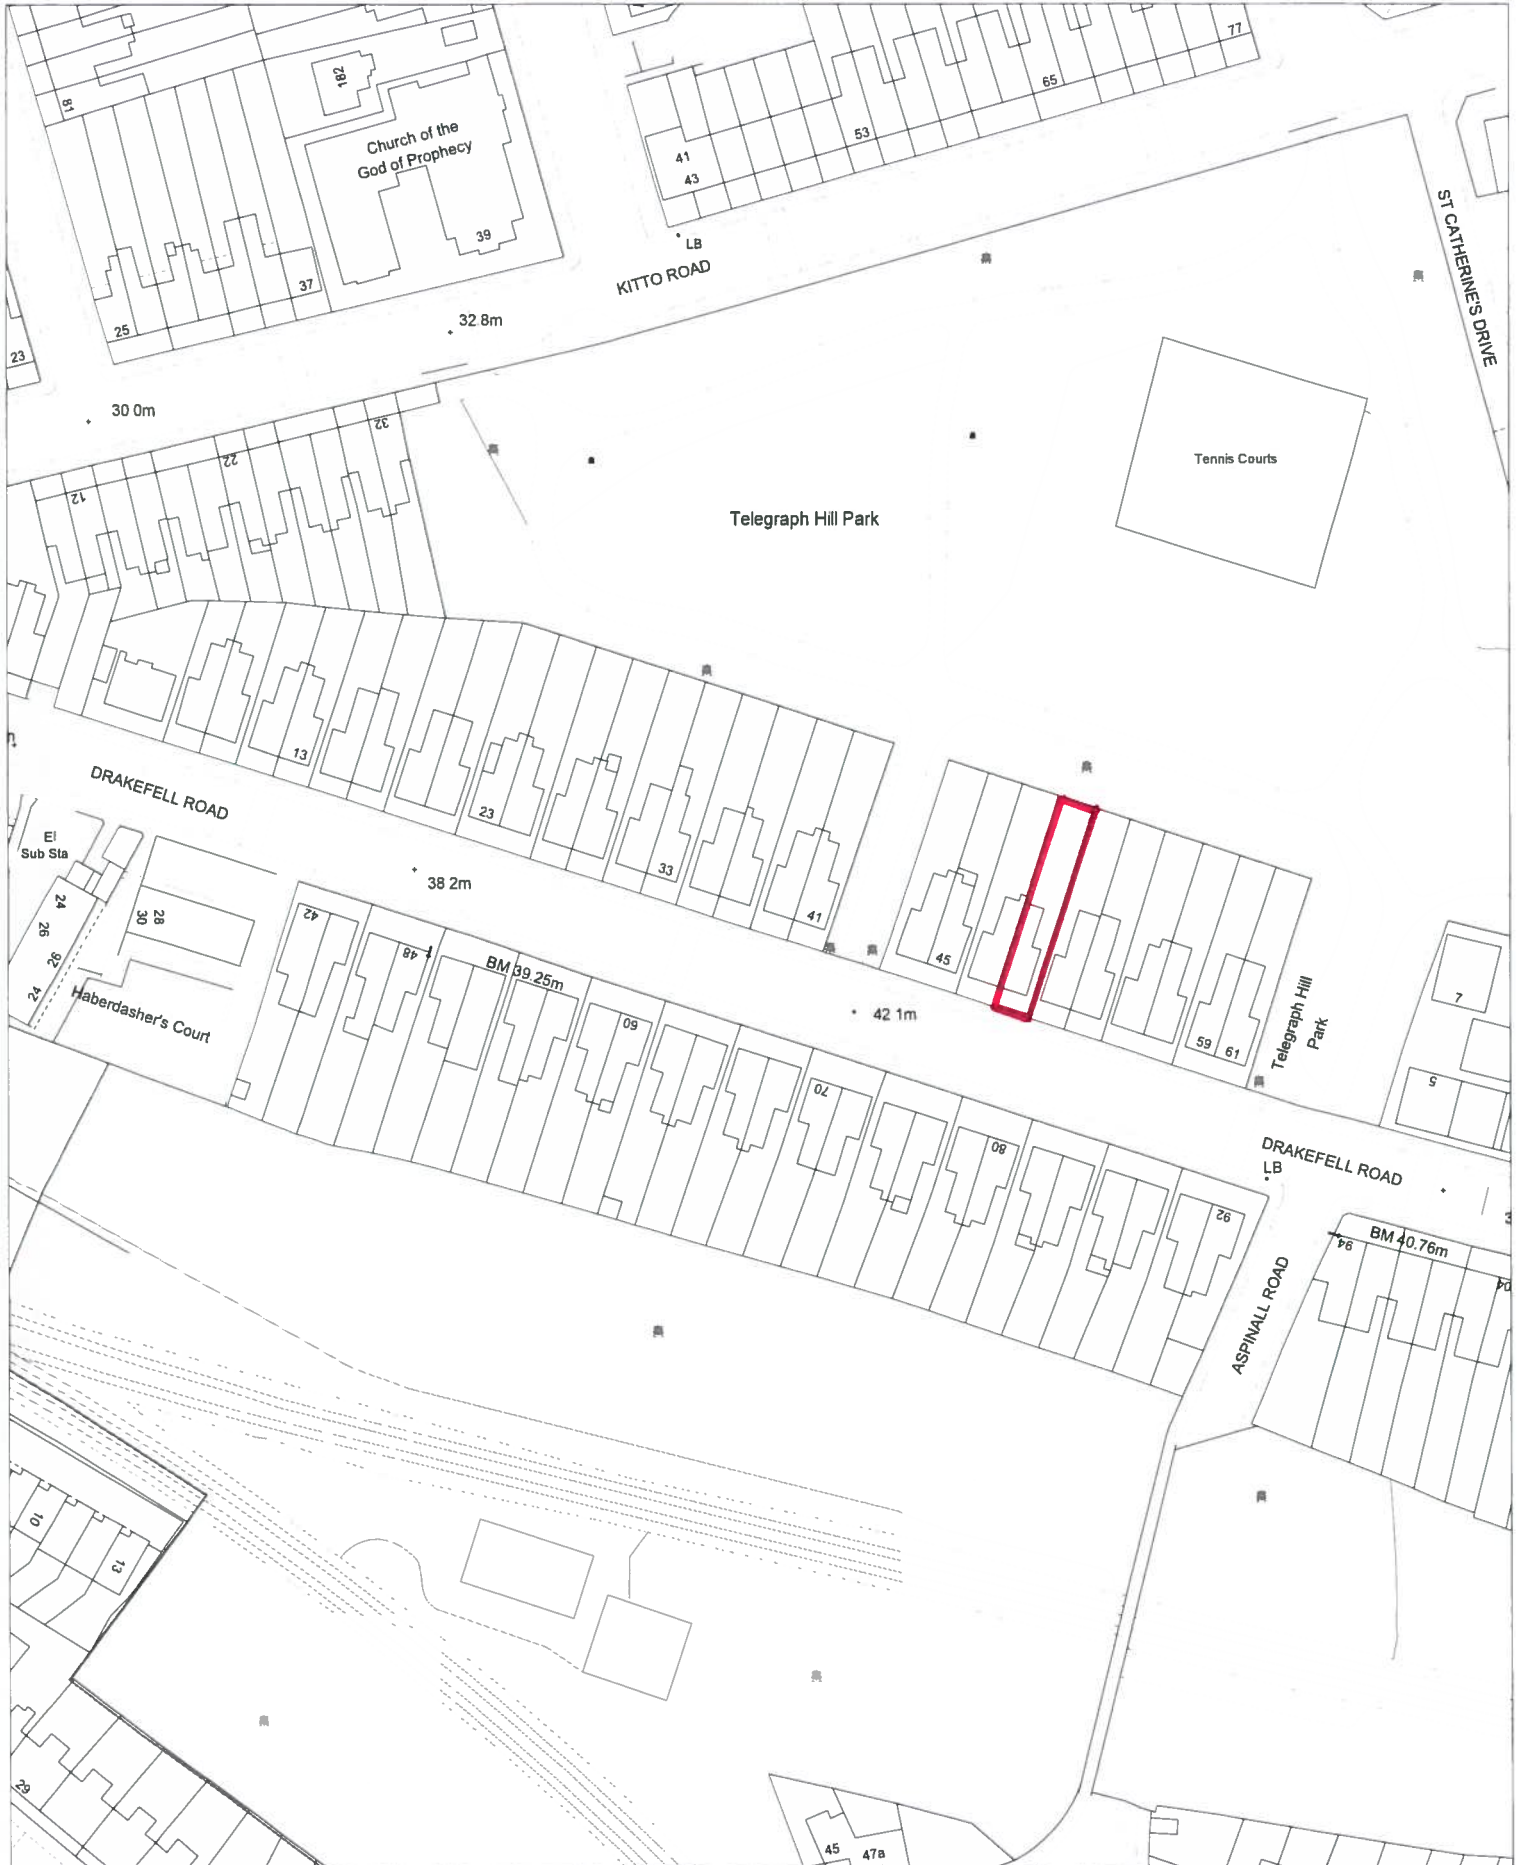

# 49A DRAKEFELL RD, SE14

Scale: 1:250  
Base on the  
Ordnance Survey map  
Licence no: 100017710  
London, SE6 4RU

Date: 23/06/15